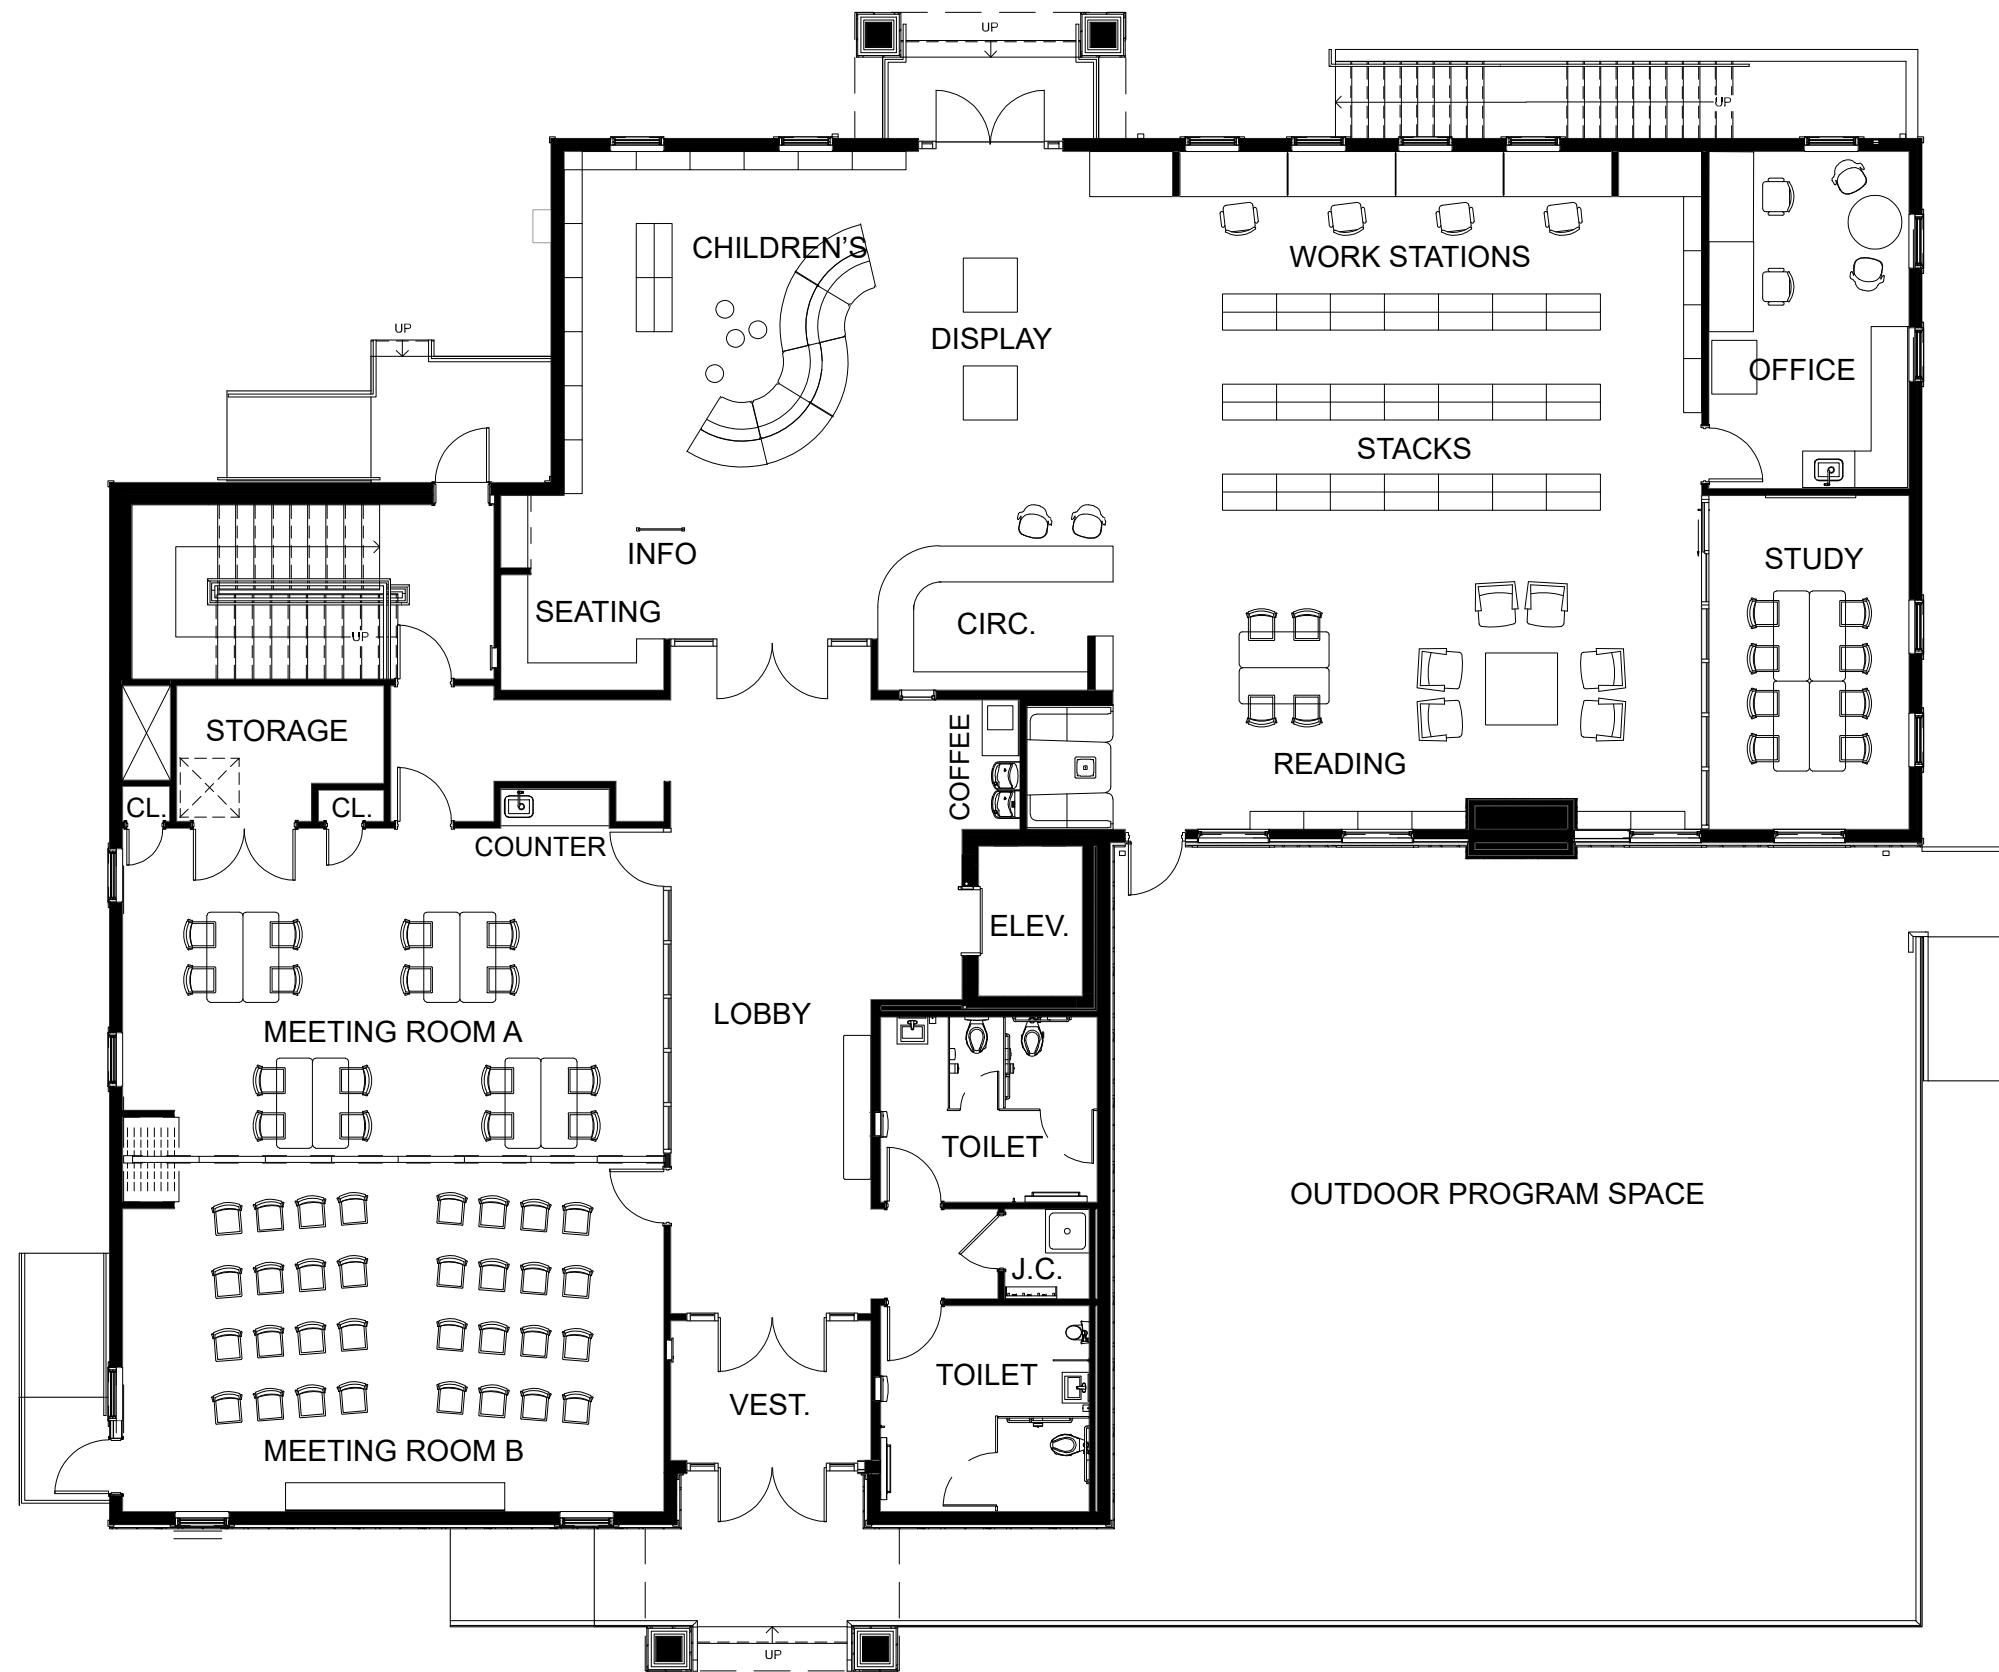

MEDFORD BRANCH LIBRARY

Revised Floor Plan

April 22, 2021

FIRST FLOOR PLAN
SCALE: 3/32" = 1'-0"